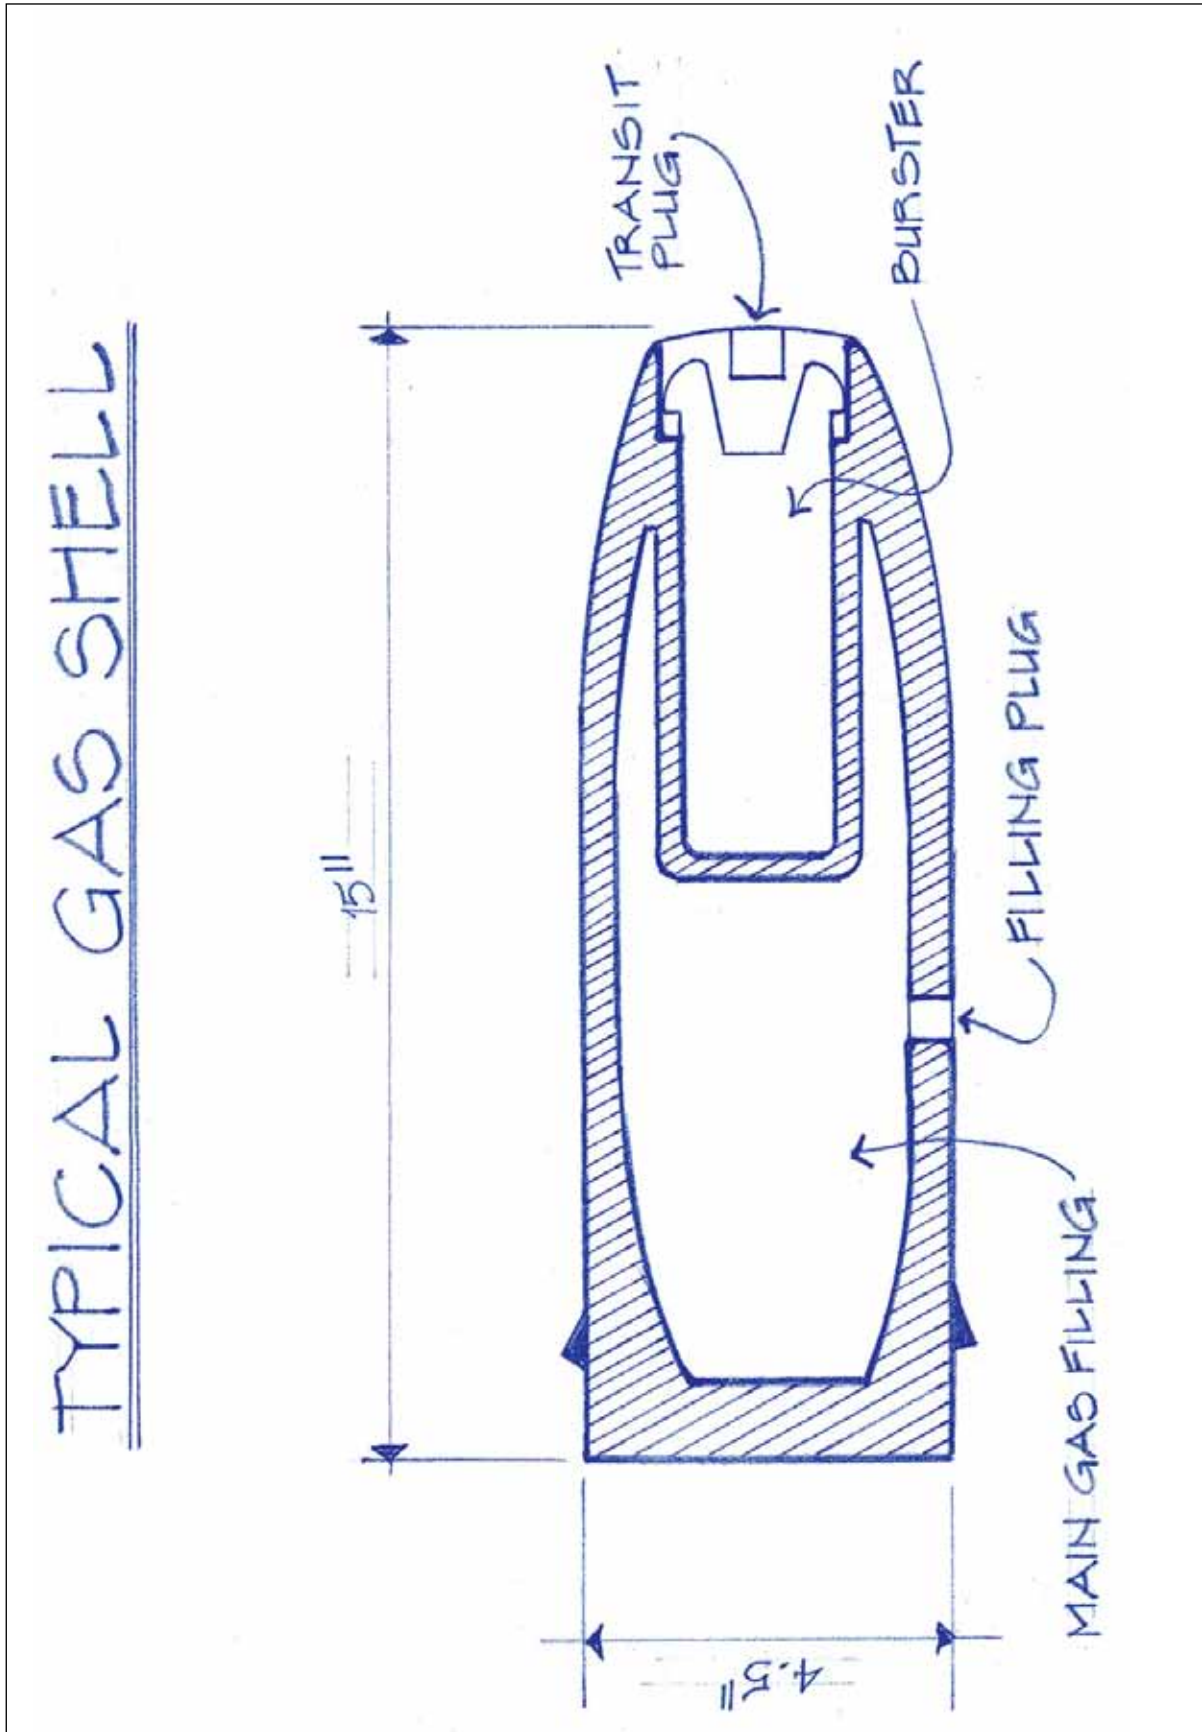

Airplane Diagram

GERMAN FOKKER DR-1 TRIPLANE

FRONT VIEW

SIDE VIEW

Artillery Diagram

GERMAN 10-CM FIELD GUN

Battleship Diagram

HMS IRONDUKE

SIDE VIEW

TOP VIEW

Flamethrower Diagram

Machine Gun Diagram

Poison Gas Shell Diagram

Submarine Diagram

GERMAN SUBMARINE U9

Tank Diagram

BRITISH MEDIUM MARK A WHIPPET

FRONT VIEW

SIDE VIEW

Trench System Diagram