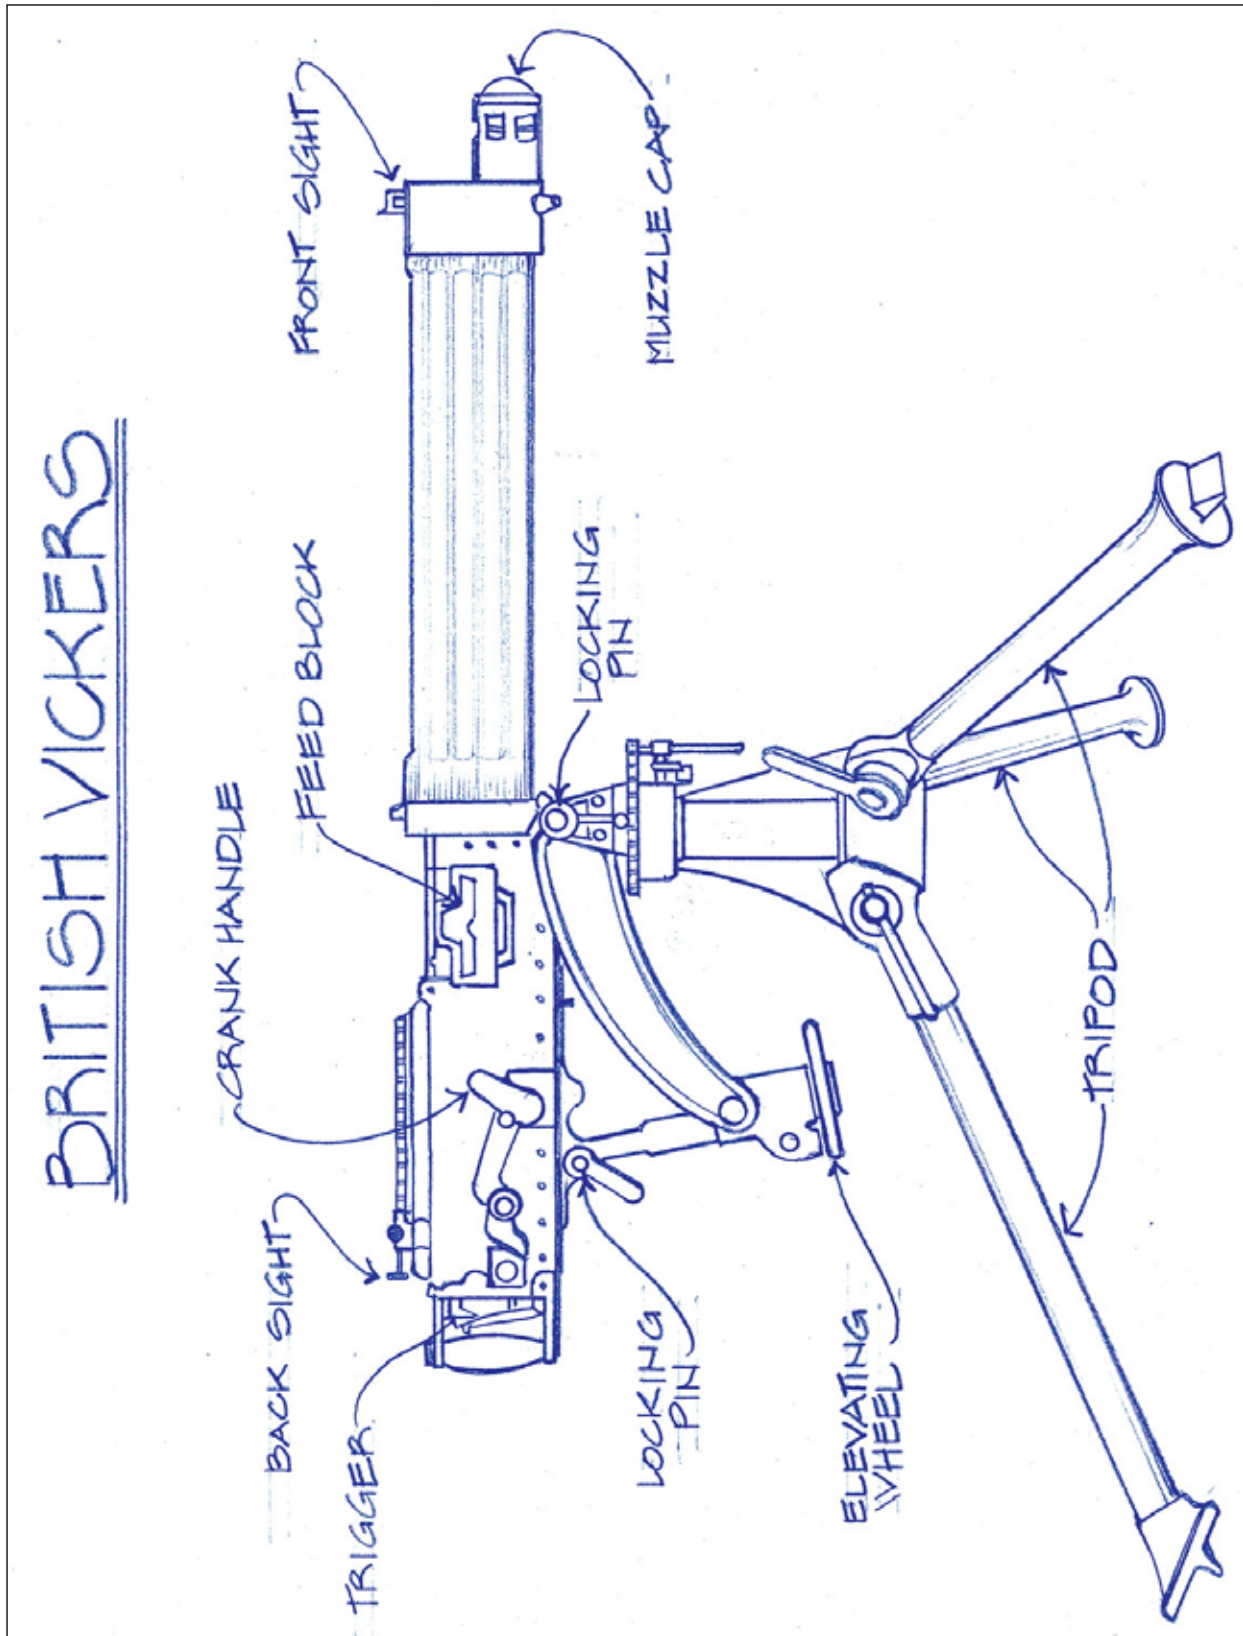

Airplane Diagram

GERMAN FOKKER DR-1 TRIPLANE

FRONT VIEW

SIDE VIEW

Artillery Diagram

GERMAN 10-CM FIELD GUN

Battleship Diagram

HMS IRONDUKE

SIDE VIEW

TOP VIEW

Flamethrower Diagram

Machine Gun Diagram

Poison Gas Shell Diagram

Submarine Diagram

GERMAN SUBMARINE U9

Tank Diagram

BRITISH MEDIUM MARK A WHIPPET

FRONT VIEW

SIDE VIEW

Trench System Diagram