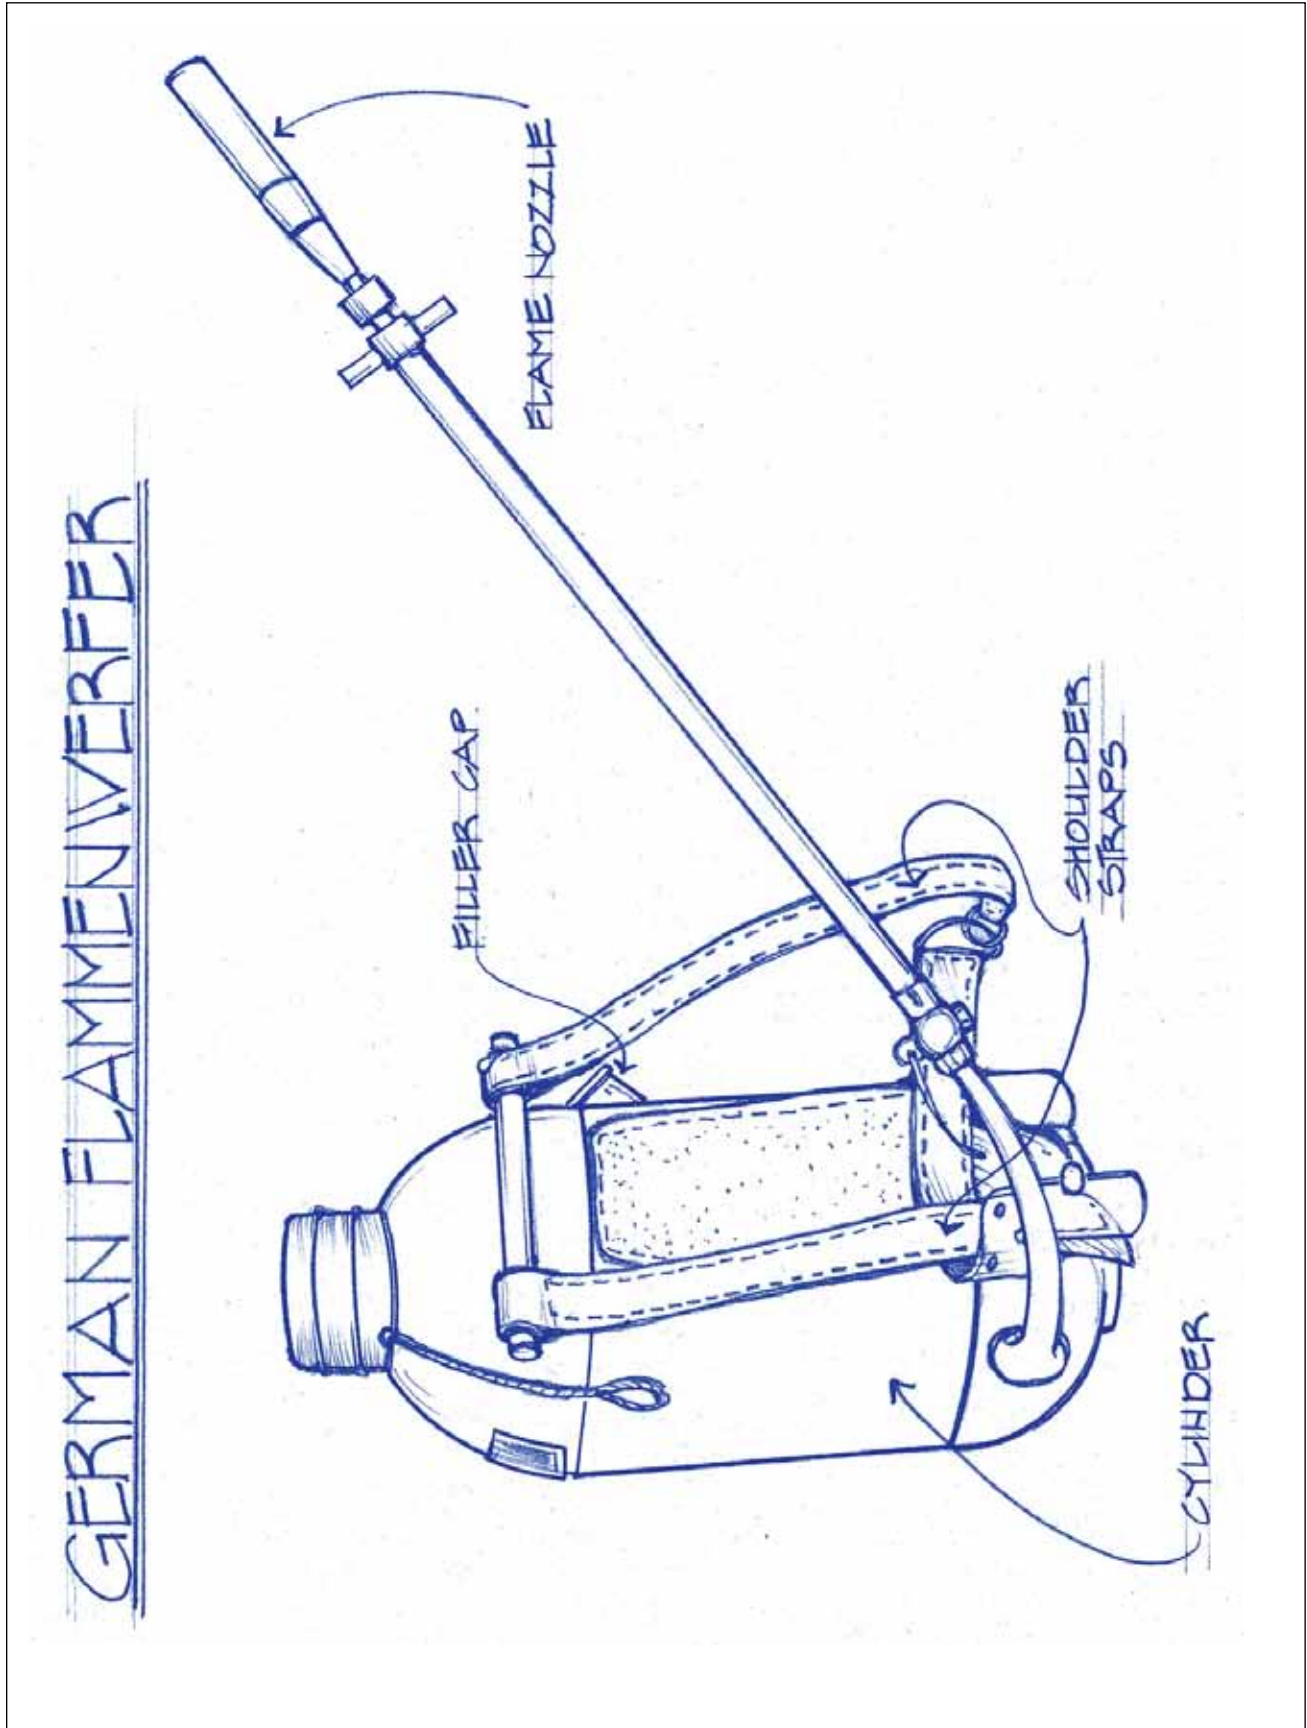

Airplane Diagram

GERMAN FOKKER DR-1 TRIPLANE

FRONT VIEW

SIDE VIEW

Artillery Diagram

GERMAN 10-CM FIELD GUN

Battleship Diagram

HMS IRONDUKE

SIDE VIEW

TOP VIEW

Flamethrower Diagram

Machine Gun Diagram

Poison Gas Shell Diagram

Submarine Diagram

GERMAN SUBMARINE U9

Tank Diagram

BRITISH MEDIUM MARK A WHIPPET

FRONT VIEW

SIDE VIEW

Trench System Diagram